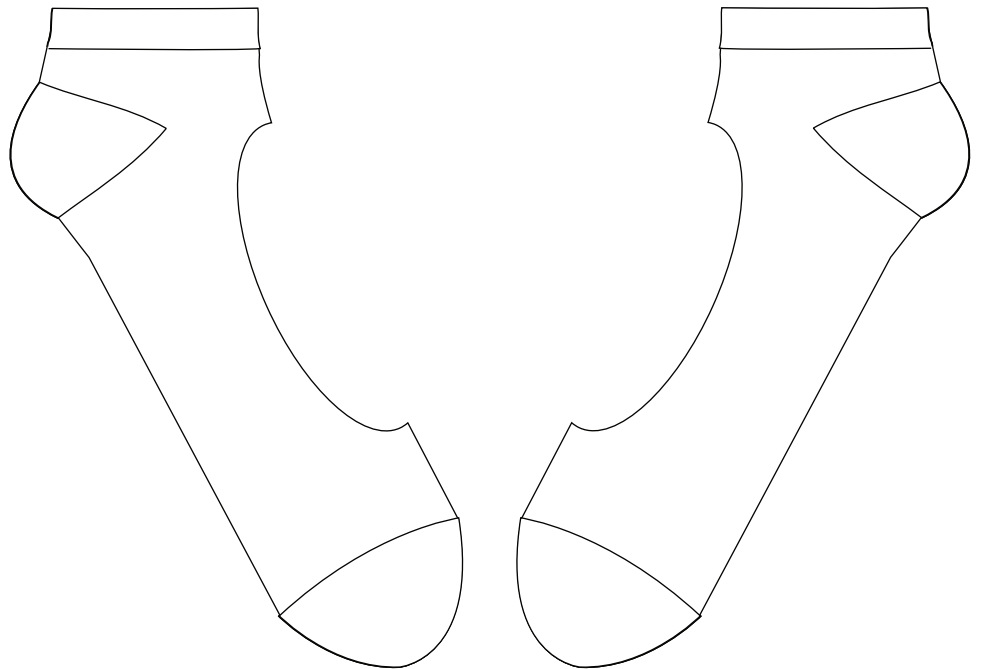

Sock Dimensions

Sock Cuff: 1.5cm x 7.5cm

Foot Length: 23cm

Design Information

- ✓ PMS Color Matching
- ✓ Solid Heel/Toe
- ✓ 6 Color Max
- ✗ Gradients
- ✗ Photos
- ✗ Shadows

Saving Artwork

Outline all fonts

Add PMS colors